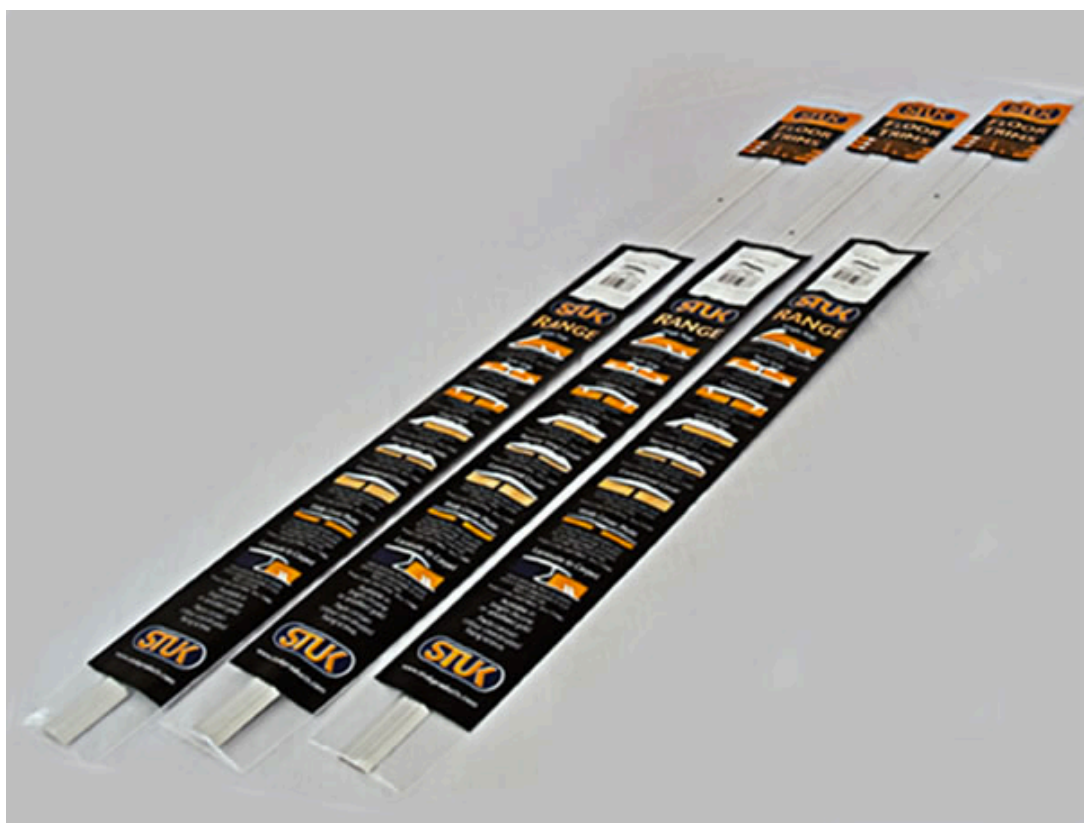

STUK Products Electronic Catalogue 2012

Aluminium Profiles

Available only by download from

Stukproducts.com

STUK Flooring Trims

STUK Retail Packed Flooring Trims are British made, high quality, professional grade aluminium profiles, superbly presented for retail sales. Packaged in STUK branded high-impact printed polythene bags, these flooring trims are available in two finishes: highly polished bright chrome, or anodised bright gold. Each individual pack contains colour co-ordinated fixing screws. STUK Retail Packed Flooring Trims – Easy to fit, and can be cut to required length with a standard hacksaw. Our new longer 90cm flooring trims are made to fit new regulation disabled-access doors. All profiles are manufactured to professional standards & are suitable for domestic & contract installations.

STUK Laminate Floor Trims

STUK Retail Packed Laminate Trims are made in the UK to meet professional requirements. Quality aluminium, finished to the highest standard, these trims will suit any home, office or caravan. Available in two fabulous anodised colours – matt chrome, or matt gold. New, longer, 90cm length provides for disabled-access door widths. Profiles are complete with colour co-ordinated fixing screws, and all are packaged in our STUK high-impact printed polythene bags.

STUK Kitchen Worktop Trims

STUK Retail Packed Kitchen Worktop Jointers are polished aluminium profiles used for joining worktops. The corner joint provides the perfect finish where two worktops meet at right angles to each other, the straight (or butt) joint joins two worktops together in-line, and the end cap finishes and protects the raw worktop edge. Fixings are contained in all packs. Available in matt & bright silver, bright gold, and black. All packed complete with fixing screws. 630mm long, 10 per outer.