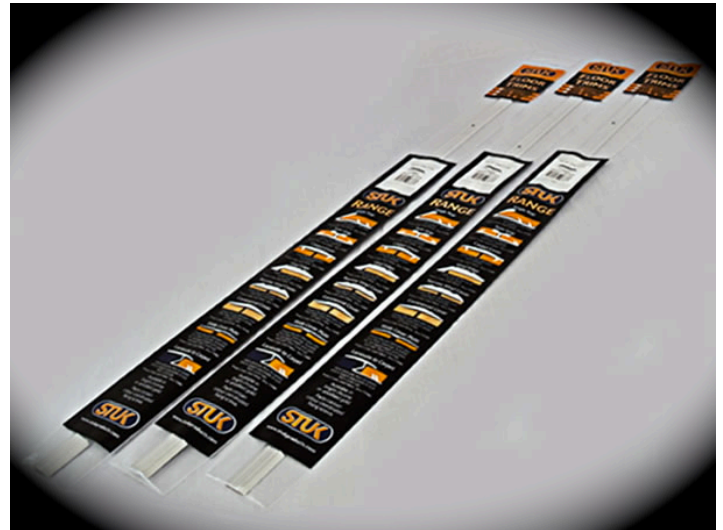

STUK Products Electronic Catalogue 2012

Aluminium Profiles

Available only by download from

Stukproducts.com

STUK Flooring Trims

STUK Retail Packed Flooring Trims are British made, high quality, professional grade aluminium profiles, superbly presented for retail sales. Packaged in STUK branded high-impact printed polythene bags, these flooring trims are available in two finishes: highly polished bright chrome, or anodised bright gold. Each individual pack contains colour co-ordinated fixing screws. STUK Retail Packed Flooring Trims – Easy to fit, and can be cut to required length with a standard hacksaw. Our new longer 90cm flooring trims are made to fit new regulation disabled-access doors. All profiles are manufactured to professional standards & are suitable for domestic & contract installations.

STUK Laminate Floor Trims

STUK Retail Packed Laminate Trims are made in the UK to meet professional requirements. Quality aluminium, finished to the highest standard, these trims will suit any home, office or caravan. Available in two fabulous anodised colours – matt chrome, or matt gold. New, longer, 90cm length provides for disabled-access door widths. Profiles are complete with colour co-ordinated fixing screws, and all are packaged in our STUK high-impact printed polythene bags.

STUK Kitchen Worktop Trims

STUK Retail Packed Kitchen Worktop Jointers are polished aluminium profiles used for joining worktops. The corner joint provides the perfect finish where two worktops meet at right angles to each other, the straight (or butt) joint joins two worktops together in-line, and the end cap finishes and protects the raw worktop edge. Fixings are contained in all packs. Available in matt & bright silver, bright gold, and black. All packed complete with fixing screws. 630mm long, 10 per outer.